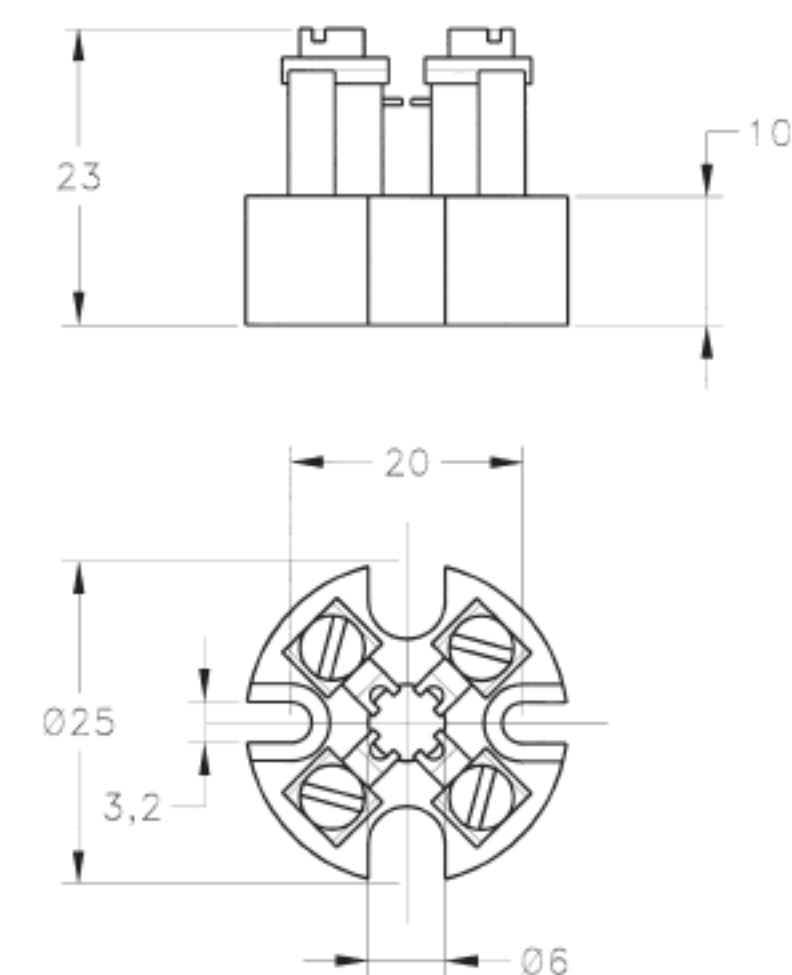

BC-BS

Con contatti a saldare.
With soldering contacts.

MODELLO TYPE	N. POLI No. OF TERMINALS
BC-BS2	2
BC-BS3	3
BC-BS4	4
BC-BS6	6

BC-BV

Con contatti a vite.
With screwed contacts.

MODELLO TYPE	N. POLI No. OF TERMINALS
BC-BV2	2
BC-BV3	3
BC-BV4	4
BC-BV6	6

BC-BM

Con contatti a vite per termocoppie.
With screwed contacts for thermocouples.

MODELLO TYPE	N. POLI No. OF TERMINALS
BC-BM2	2
BC-BM4	4

BC-AM

Con contatti a vite per termocoppie.
With screwed contacts for thermocouples.

MODELLO TYPE	N. POLI No. OF TERMINALS
BC-AM2	2
BC-AM4	4

BC-MS

Con contatti a saldare.
With soldering contacts.

MODELLO TYPE	N. POLI No. OF TERMINALS
BC-MS2	2
BC-MS3	3
BC-MS4	4

Con contatti a vite.
With screwed contacts.

MODELLO TYPE	N. POLI No. OF TERMINALS
BC-MM2	2
BC-MM4	4

BC-MM

BC-DM

Con due contatti a vite (per testa modello MGN-D).
With two screwed contacts (for MGN-D connection head).