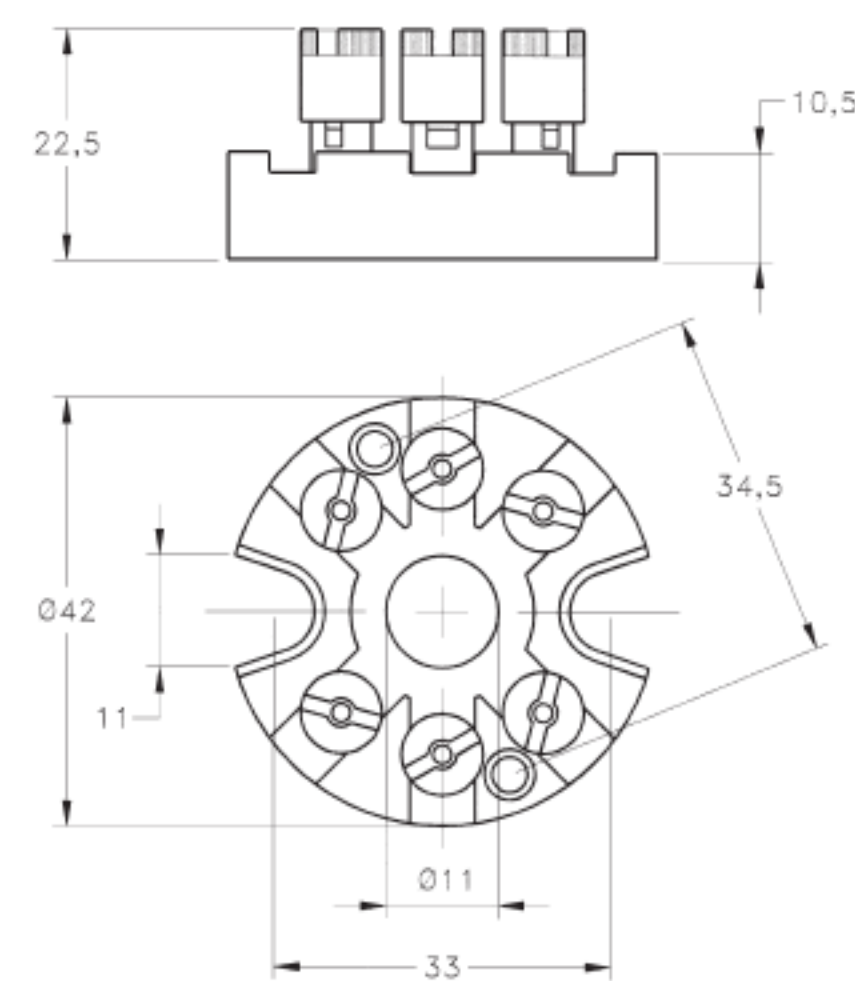

## BC-BS

Con contatti a saldare.  
With soldering contacts.

MODELLO TYPE	N. POLI No. OF TERMINALS
BC-BS2	2
BC-BS3	3
BC-BS4	4
BC-BS6	6

## BC-BV

Con contatti a vite.  
With screwed contacts.

MODELLO TYPE	N. POLI No. OF TERMINALS
BC-BV2	2
BC-BV3	3
BC-BV4	4
BC-BV6	6

## BC-BM

Con contatti a vite per termocoppie.  
With screwed contacts for thermocouples.

MODELLO TYPE	N. POLI No. OF TERMINALS
BC-BM2	2
BC-BM4	4